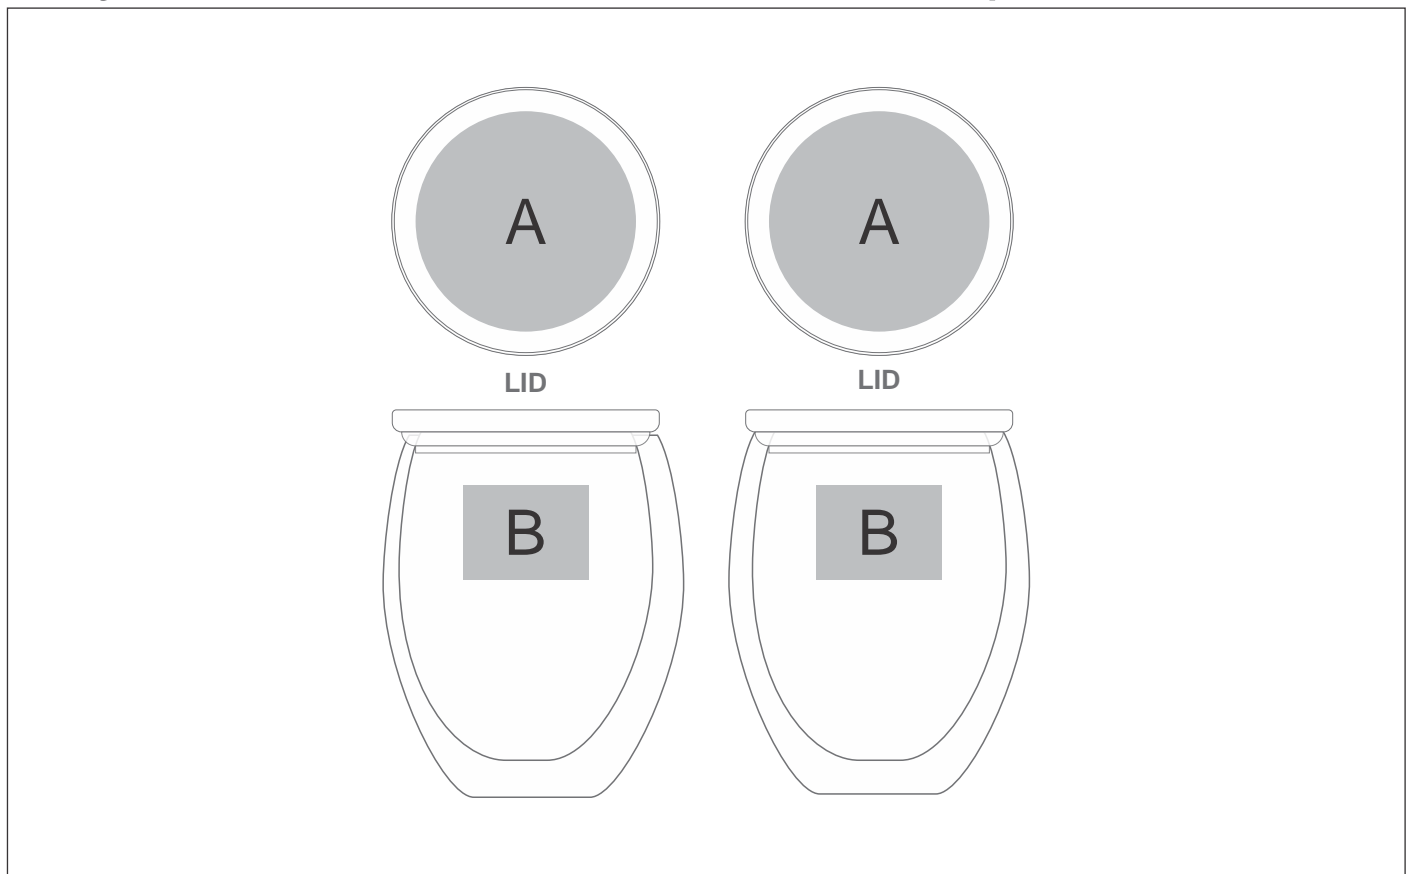

## Okiyo Moco Double-Wall Glass Cup Duo Set

### Need to know:

- Includes 1-Position Laser Engraving (setup fees apply).
- Laser Colour: Tonal.
- Due to tonal variations in the wood the laser engraving will vary from one item to the next and will likely vary in the same item.

#### **Position A**

1. Laser Engraving (LC)  
N/A  
Size: 70mm wide x 70mm high
2. Pad Printing (PB)  
4 Colours  
Size: 40mm wide x 40mm high

#### **Position B**

1. Pad Printing (PC)  
4 Colours  
Size: 40mm wide x 30mm high